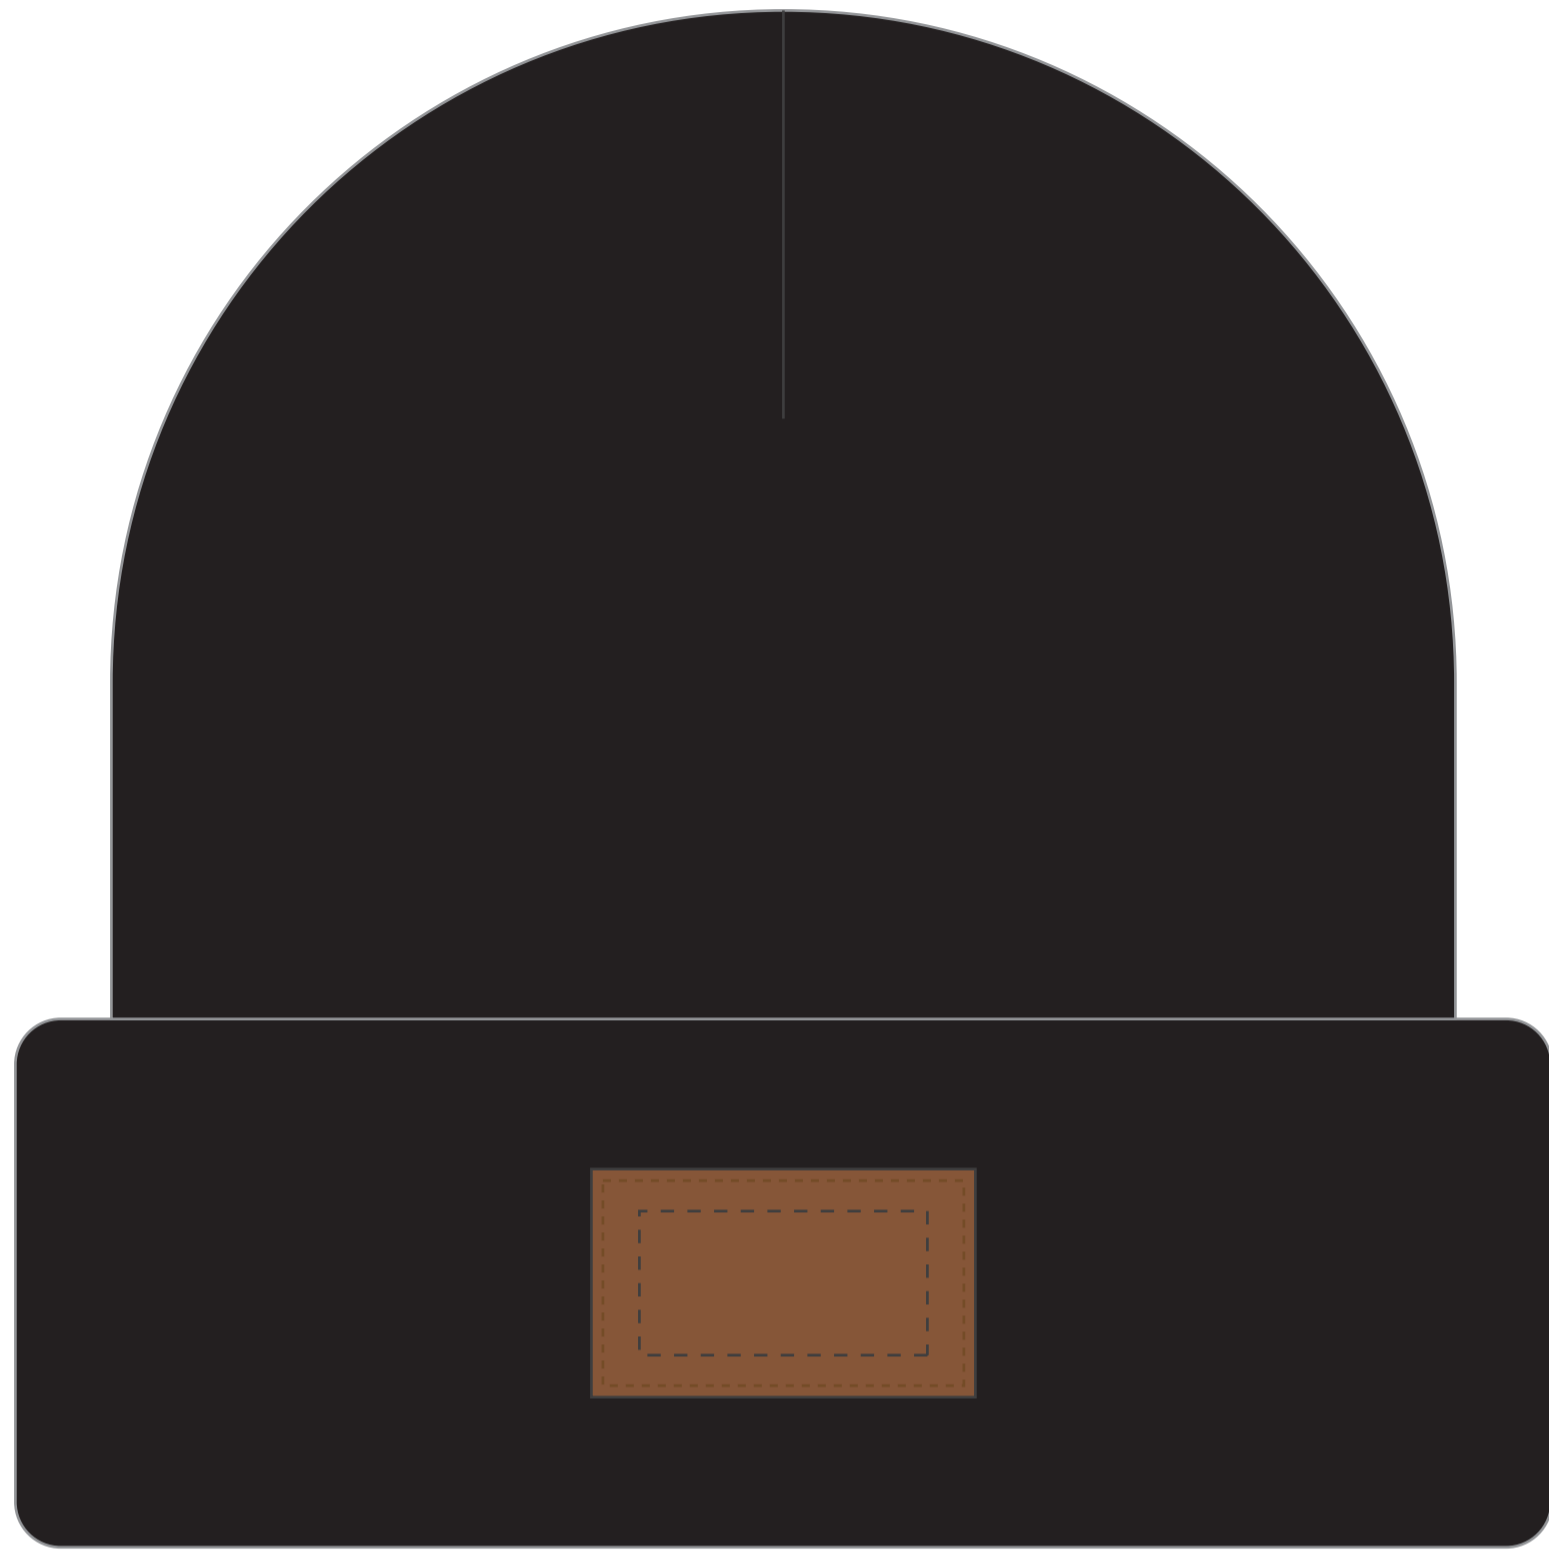

GS104

Full Color

Imprint Size: 1.5" x 0.75"

Front

Imprint Size: 2.5" x 6"

Back

Imprint Size: 2.5" x 6"

Imprint Size: 6" x 2.25"

Optional Box Sticker
Imprint Size: 6.5" x 5"