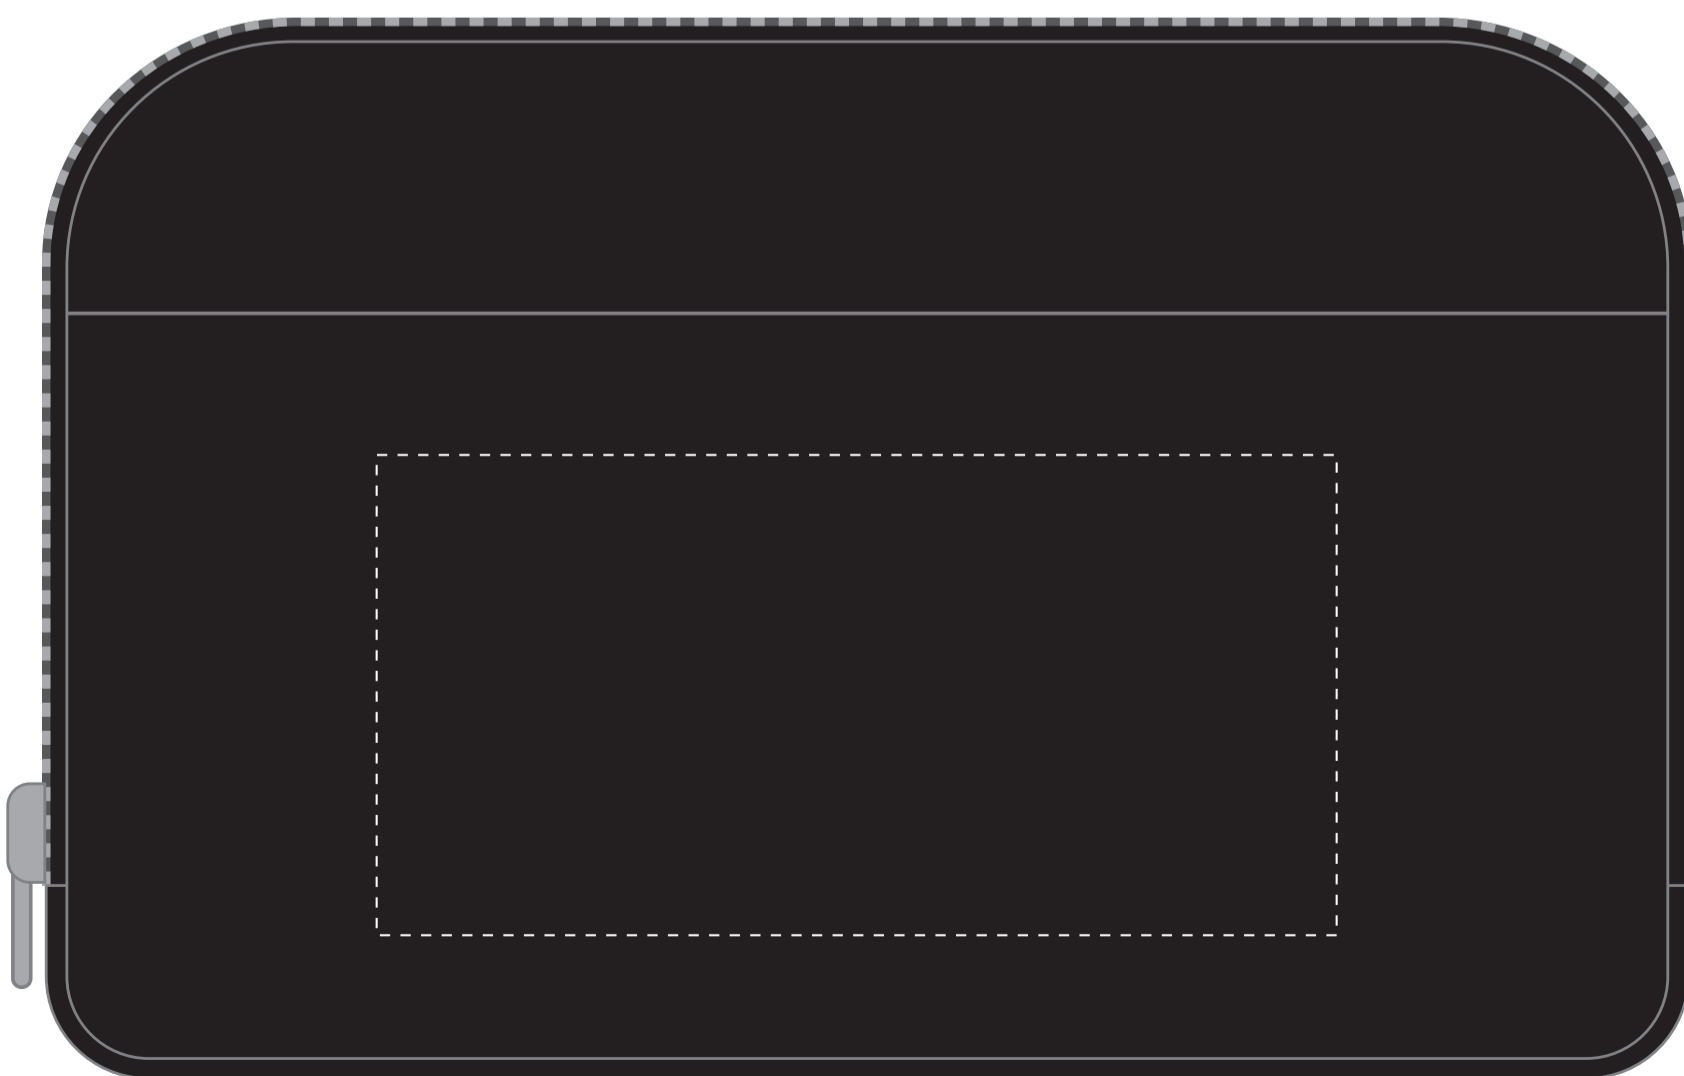

GS104

Full Color

Imprint Size: 1.5" x 0.75"

Front

Imprint Size: 2.5" x 6"

Back

Imprint Size: 2.5" x 6"

Imprint Size: 6" x 2.25"

Optional Box Sticker
Imprint Size: 6.5" x 5"